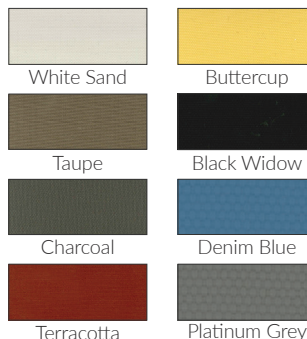

### Canopy

- Premium Olefin 'COSLAN' - 100%
- Maintenance: All fabrics can be washed and are replaceable
- Shade Rating: UPF 40+
- Colourfastness: 6-7/8
- Weight: 190 g/m2

### Colour Options\*

\*other non stock colours available on request.