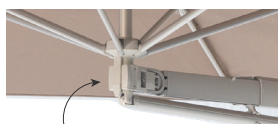

Tilts 18°

Canopy

- Premium Olefin 'COSLAN' - 100%
- Maintenance: All fabrics can be washed and are replaceable
- Shade Rating: UPF 40+
- Colourfastness: 6-7/8
- Weight: 190 g/m2