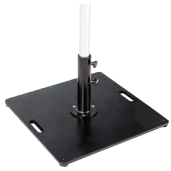

## Mounting Options

**Steel Flat Plate Base**  
Single plate (approx 30kgs) recommended for 2.0m / 6'7" square, & 2.7m / 8'10" octagon sizes.

Double plate recommended for 3.0m / 9'8" sq & 4.0m / 13'1" oct sizes.